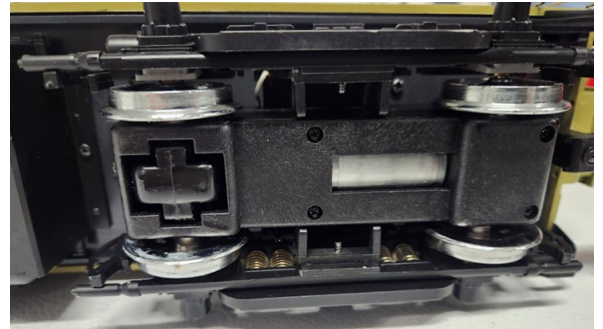

Price for the 2 stream line panels is \$40.00 for the pair.

Price for the engine is \$400.00.

WANTED - Contact David Jones - daveyj199@hotmail.com or 604-644-6276

Bachmann #91280 or #98101 livestock cars - Union Pacific (yellow) or East Tennessee (preferred - it's a brown one) - looking for three of them.